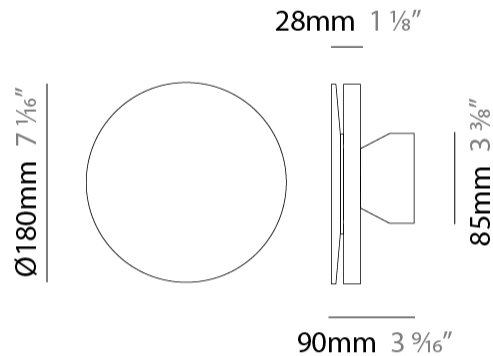

PROJECT
TYPE
SPECIFIER
QUANTITY
DATE

CHIODO SURFACE

E9W588-

base number   Finish
Options

1. To build a product code in our configurator select the specify button on the base model # product page
2. To build a manual product code on this datasheet choose from the options listed below in blue font and add the suffix to the base model #

GENERAL

Series: Chiodo
Brand: Platek
Division: Exterior
Mounting Type: Surface
Mounting Location: Wall

PHYSICAL

Shape: Disc
Diameter (mm): 180
Diameter (in): 7 1/16
Extension (mm): 90
Extension (in): 3 9/16
Light Distribution: Indirect
Weight (kg): 1.16
Weight (lbs): 2.55
Screws: No visible screws
Diffuser: Frosted Methacrylate
Gasket: Gore (R) valve
Fixture Finish: [BLK / COR](#)
Fixture Material: Aluminum
Cable Details: 3 x 1mm^2
Upon Request: Finishes - White, Green Forest, Gray, Anthracite

ELECTRICAL

Lamp Type: LED
Input Wattage (W): 12.1
Dimming: Non-Dimmable
Input Voltage (V): 120

LED

Color Temperature (°K): 3000
Max. Delivered Lumen (lm): 340
Nominal Lumen (lm): 710
CRI: >80 CRI
Lamp Life (hrs): 60000

OPTICAL

Optic°: 121
Beam Angle: Diffused

RATINGS AND CERTIFICATIONS

Certified By: Certified for North American Standards
IP rating: IP65
IK Rating: IK05
Upon Request: Higher Maximum Ambient Temperature